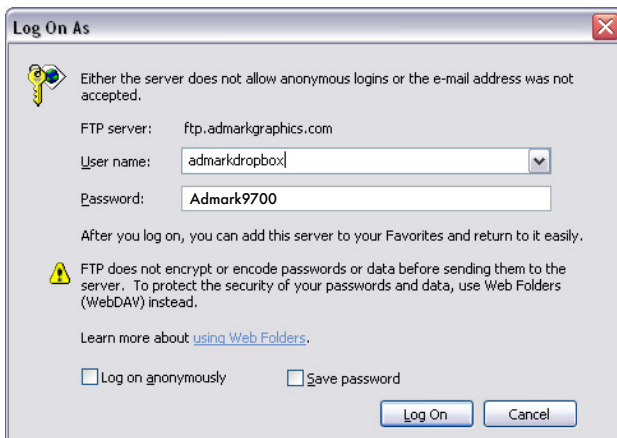

Instructions to connect to Admark Graphics FTP Web Site

1. Open a new Window in your browser.
2. Enter: ftp.admarkgraphics.com
3. A security dialog box will appear as illustrated below.

PC Window

MAC Window